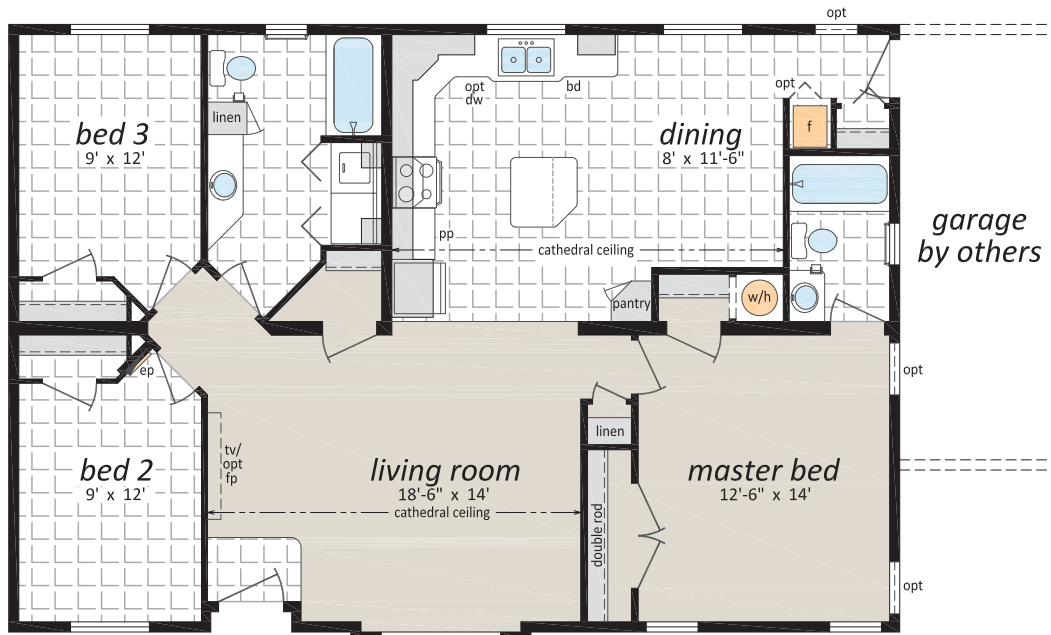

The Sterling Series

Sectional Homes

The Somerset
ST-3441
30' x 44' • 1,320 sq. ft.

Some exterior features shown may be optional or done by others on site.

www.srikelowna.ca

Follow us:  