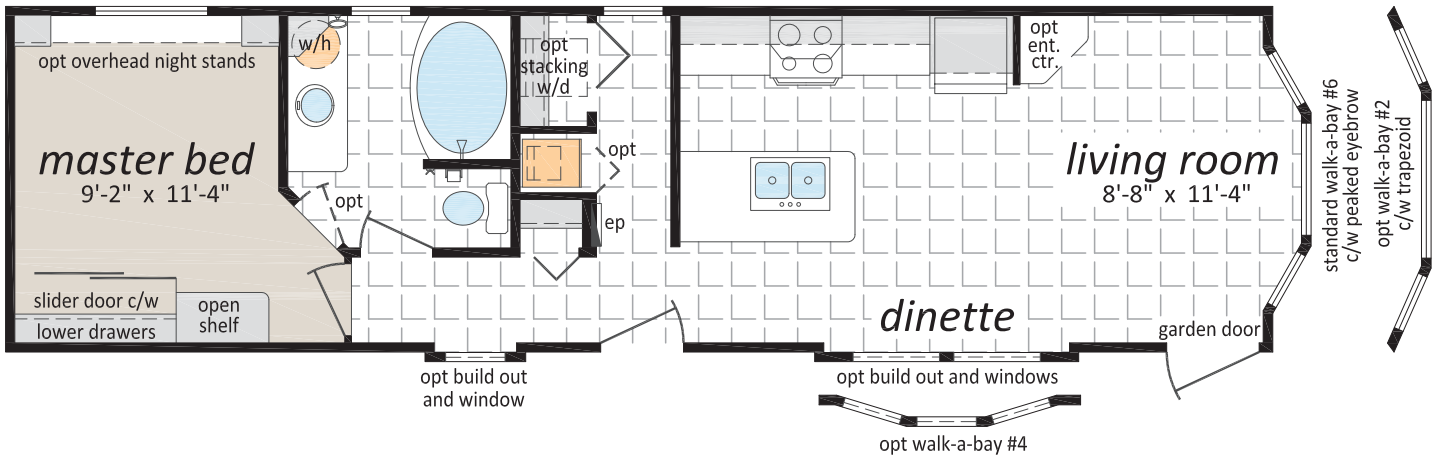

## Park Model Homes

Some exterior features shown may be optional or done by others on site.

PM-1244-B, 12' x 44'

www.srikelowna.ca

Follow us: 