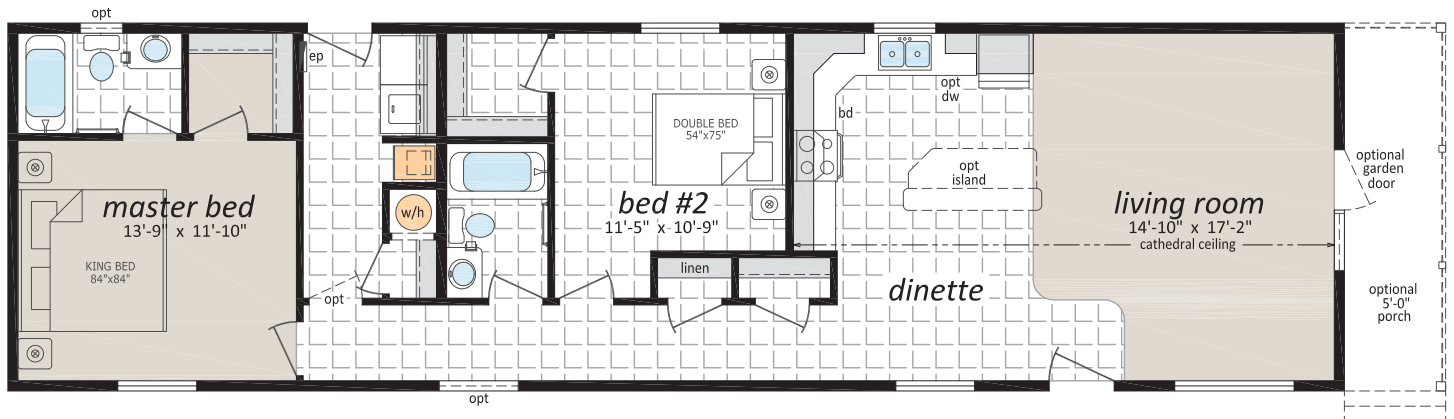

# The Lake Country Series

## 18' Wide Single Section Homes

Some exterior features shown may be optional or done by others on site.

### "The Carlton" LC-18661

18'-2" x 66' 1,199 sq. ft.

[www.srikelowna.ca](http://www.srikelowna.ca)

Follow us: 