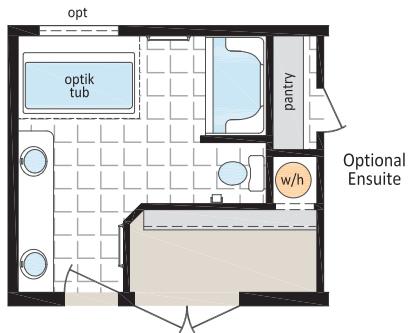

Some exterior features shown may be optional or done by others on site.

Norfolk - ST-7641

27' x 64' • 1,728 sq. ft.
4 Beds | 2 Baths