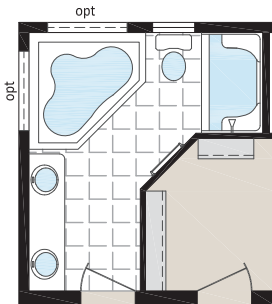

The Sterling Series

27' Wide Sectional Homes

Some exterior features shown may be optional or done by others on site.

Optional
Ensuite

Midlands - ST-7603

27' x 60' • 1,620 sq. ft.
3 Beds | 2 Baths | Porch