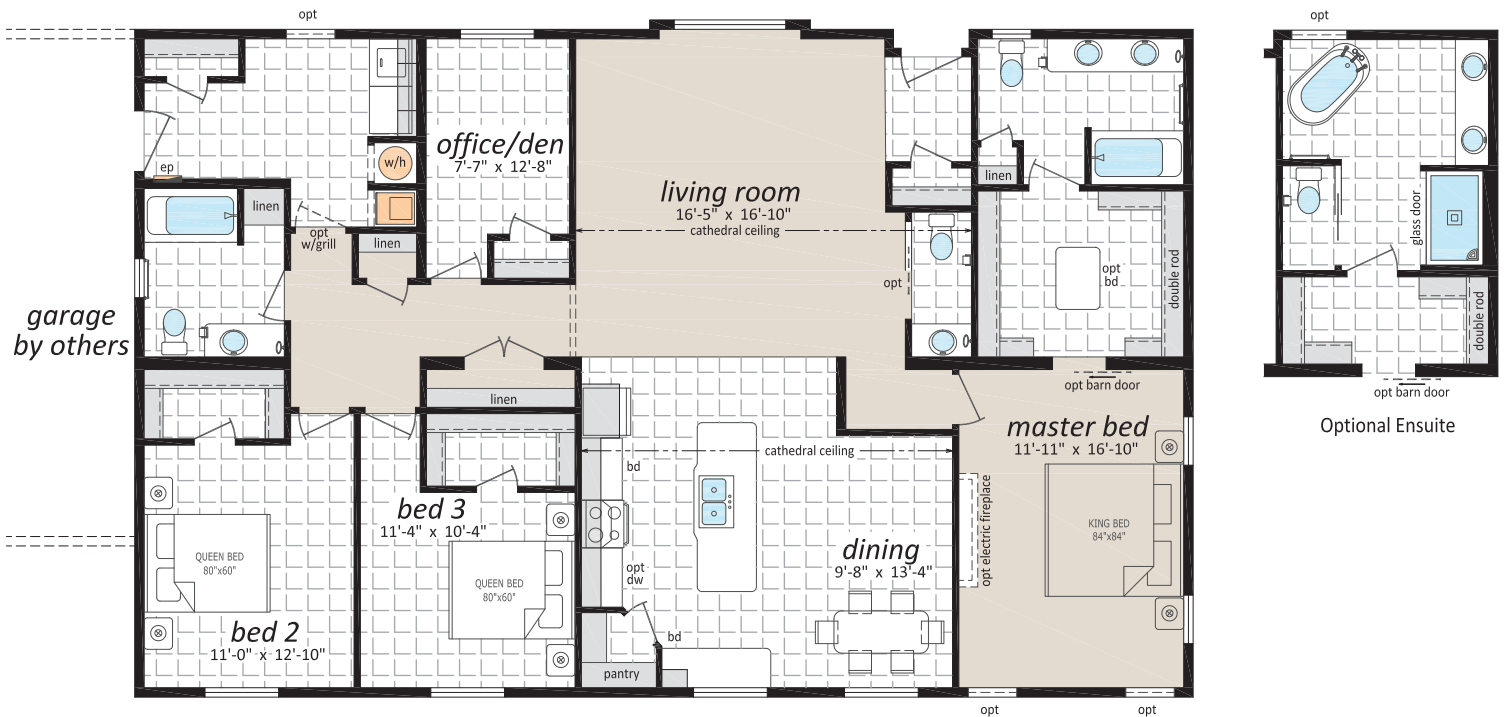

The Sterling Series 35' Sectional Homes

Some exterior features shown may be optional or done by others on site.

The Plymouth - ST-5560

35'-4" x 56' • 1,978 sq. ft.
3 Beds | 2.5 Baths | Den

www.srikelowna.ca