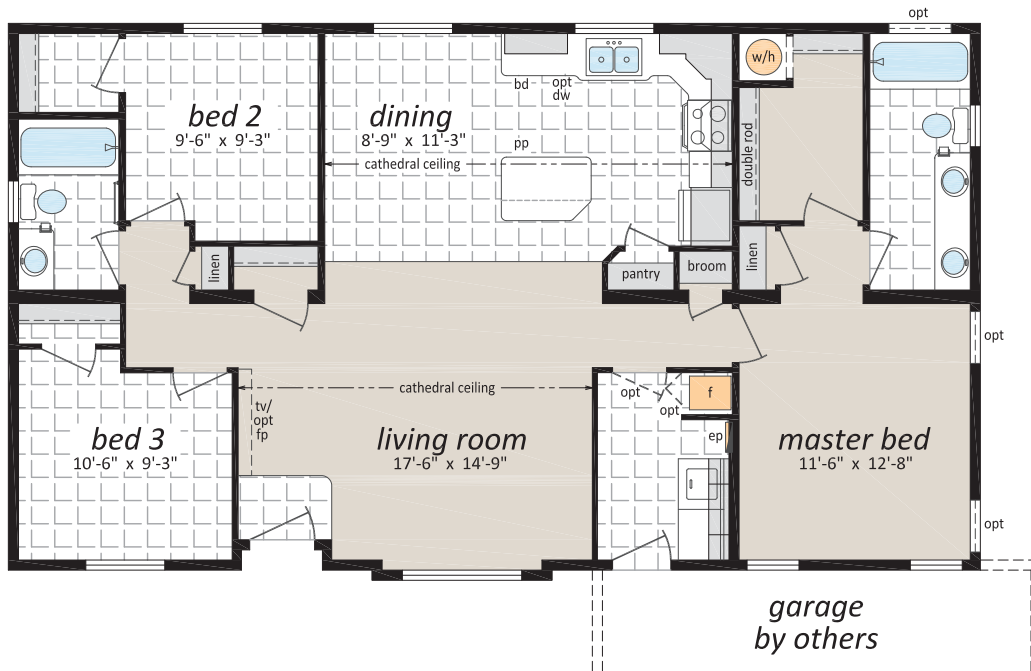

# Sectional Homes

**The Berkshire**  
**ST-7482**  
27' x 48' • 1,296 sq. ft.

*Some exterior features shown may be optional or done by others on site.*

[www.srikelowna.ca](http://www.srikelowna.ca)